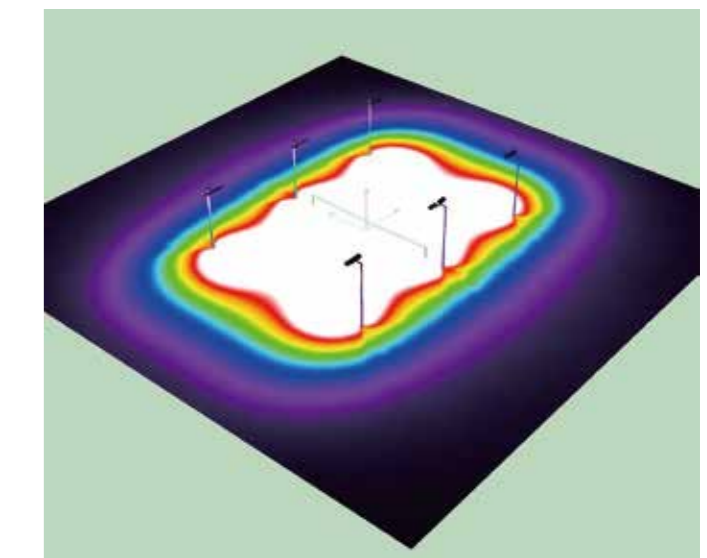

Tennis Court

RL05-240 5000K

EN12193 Class I