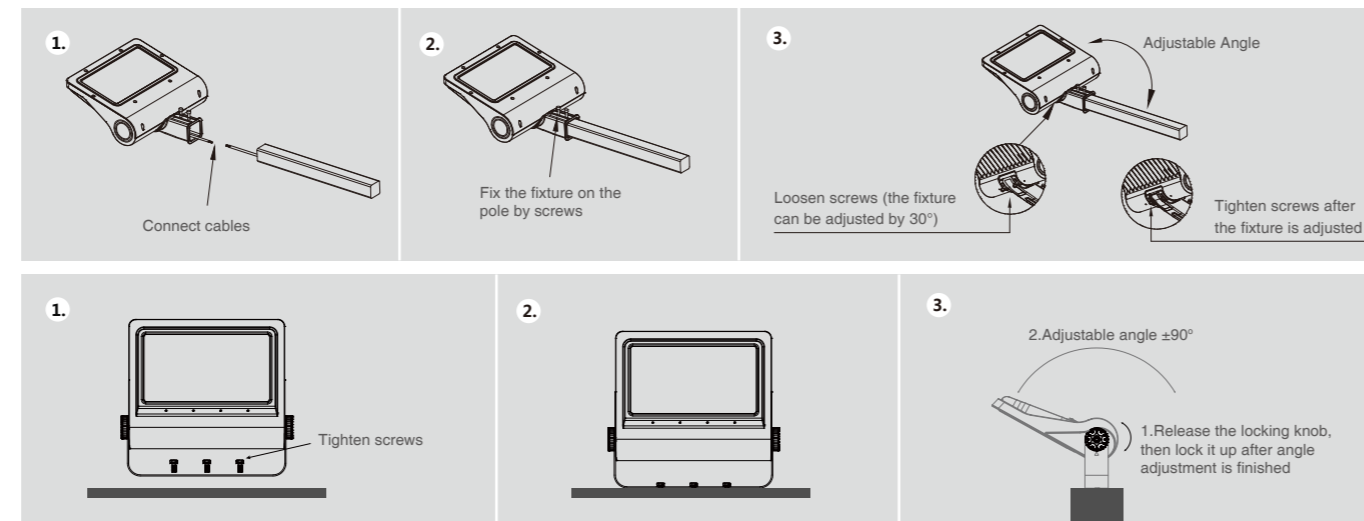

Billboard Lighting

Useful light

Minimizing leakage results in no loss of light, and iBoard has a specialized design for billboards intended to minimize shadow regions.

Flood Lighting

Useful light

iBoard LED Floodlight is specially designed for sports fields, minimizing loss of light and light pollution.

ISO9001: 2008

All info here ONLY for reference, please confirm with our sales before order.

IP66
FIVE-YEAR
5
WARRANTY

iBoard Product Range

Part Number	RL05-100	RL05-150	RL05-200	RL05-240
Lumen Output	13,000lm	18,000lm	24,000lm	26,400lm
Wattage	100W	150W	200W	240W
Luminous Efficacy	130lm/W	120lm/W	120lm/W	110lm/W
CCT	3000K, 4000K, 5000K			
CRI	>Ra70, >Ra80			
Beam Angle	65°x120°(polarized light 10°), 30°x60°(polarized light 10°), 65°x120°(polarized light 55°), 15°, 30°			
Input Voltage	100-240Vac/100-277Vac 50-60Hz PF ≥ 0.93			
IP Rating	IP66			
LED Driver	Inventronics			
HID Equivalent	240W	400W-600W	700W	800W-1000W
Certification Pending	UL			

Photometric Diagrams

Mounting Options

V2.2

iBoard

LED Billboard Lighting & Flood Lighting

IP66
FIVE-YEAR
5
WARRANTY

iBoard, An Excellent Luminaire for Dual Purpose

Efficacy up to 130lm/W

Unique Lighting Pattern

Polarized lighting distribution would avoid light being wasted into non-objected area, making iBoard more energy-saving.

Multi-installation Ways

According to different application, we provide two different installation methods: for billboard application, we have mounting sleeve which is compatible for both round and square poles, while for sports field application, we provide rotatable bracket marked with angle so that end user can easily and accurately adjust the angle ($\pm 90^\circ$).