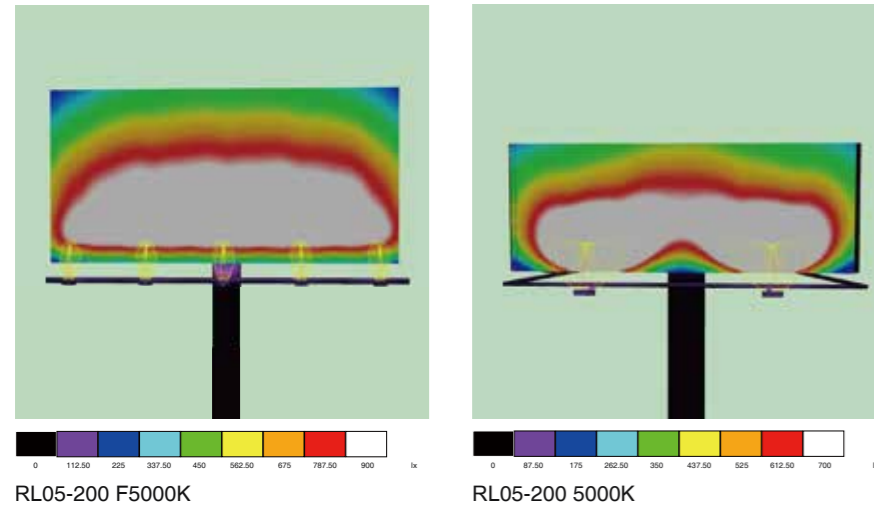

iBoard, An Excellent Luminaire for Dual Purpose

Efficacy up to 130lm/W

iBoard aims to provide superb lighting distribution with special-designed lens. It works not only as a floodlight for sports fields, but also as a perfect luminaire for billboard advertising.

Billboard Lighting

Modern Design Housing

Simple, exquisite and smooth line with white body make the luminaire more elegant.

High Performance

iBoard is energy-efficient with high performance, low maintenance, and long lifespan.

Unique Lighting Pattern

Polarized lighting distribution would avoid light being wasted into non-objected area, making iBoard more energy-saving.

Multi-installation Ways

According to different application, we provide two different installation methods: for billboard application, we have mounting sleeve which is compatible for both round and square poles, while for sports field application, we provide rotatable bracket marked with angle so that end user can easily and accurately adjust the angle ($\pm 90^\circ$).

Multiple Usage

iBoard is not only suitable for billboard advertising application, but also for sports field application and area lighting application.