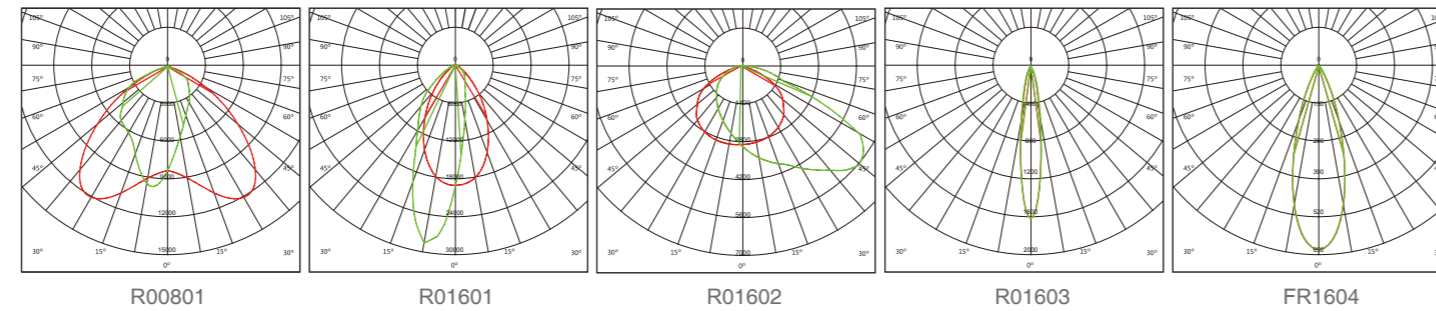

Photometric Diagrams