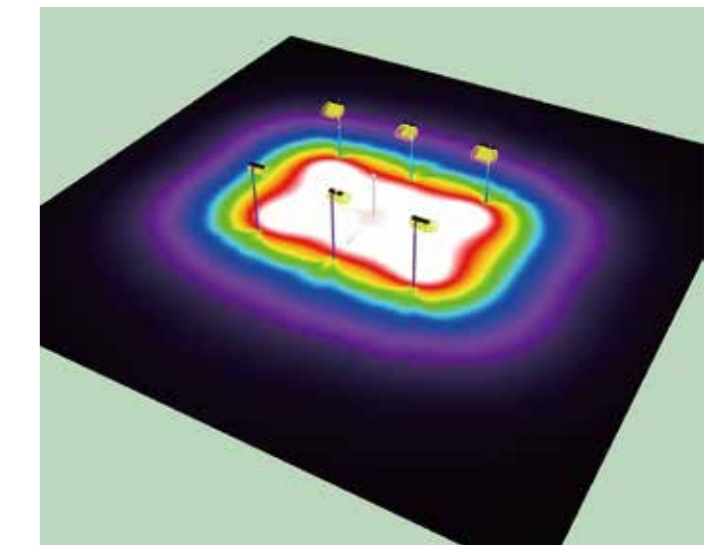

Unique Lighting Pattern

Polarized lighting distribution would avoid light being wasted into non-objected area, making iBoard more energy-saving.

Multi-installation Ways

According to different application, we provide two different installation methods: for billboard application, we have mounting sleeve which is compatible for both round and square poles, while for sports field application, we provide rotatable bracket marked with angle so that end user can easily and accurately adjust the angle ($\pm 90^\circ$).

Multiple Usage

iBoard is not only suitable for billboard advertising application, but also for sports field application and area lighting application.

Flood Lighting

Flood Lighting

Dialux Simulation

Badminton Court