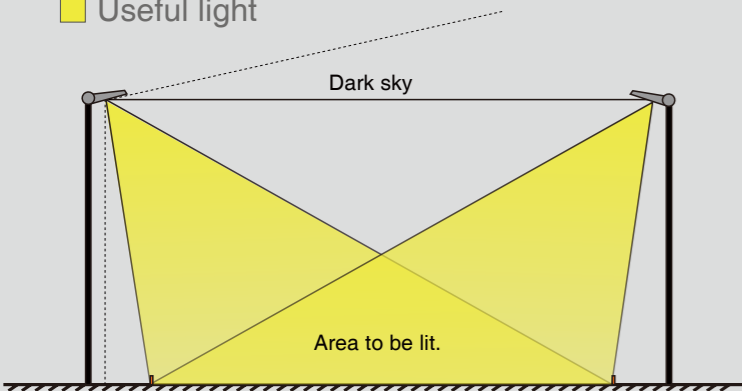

Billboard Lighting

Useful light

Minimizing leakage results in no loss of light, and iBoard has a specialized design for billboards intended to minimize shadow regions.

Flood Lighting

Useful light

iBoard LED Floodlight is specially designed for sports fields, minimizing loss of light and light pollution.

Photometric Diagrams

Mounting Options

V2.2

iBoard

LED Billboard Lighting & Flood Lighting

IP66
FIVE-YEAR
5
WARRANTY

iBoard, An Excellent Luminaire for Dual Purpose

Efficacy up to 130lm/W

Unique Lighting Pattern

Polarized lighting distribution would avoid light being wasted into non-objected area, making iBoard more energy-saving.

Multi-installation Ways

According to different application, we provide two different installation methods: for billboard application, we have mounting sleeve which is compatible for both round and square poles, while for sports field application, we provide rotatable bracket marked with angle so that end user can easily and accurately adjust the angle ($\pm 90^\circ$).